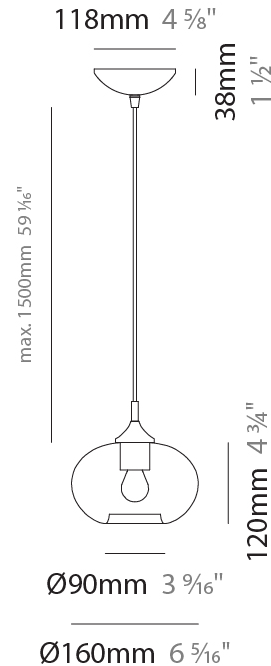

PROJECT
TYPE
SPECIFIER
QUANTITY
DATE

PARIGI CIPOLLA MONOPOINT SUSPENSION

D141075-

base number Finish
Options

- To build a product code in our configurator select the specify button on the base model # product page
- To build a manual product code on this datasheet choose from the options listed below in blue font and add the suffix to the base model #

GENERAL

Series: Parigi Cipolla
 Subseries: Parigi Cipolla Monopoint
 Partner: Cangini & Tucci
 Division: Design
 Installation: Suspension
 Product Type: Pendant
 Mounting Location: Ceiling

PHYSICAL

Shape: Sphere
 Diameter (mm): 160
 Diameter (in): 6 5/16
 Height (mm): 120
 Height (in): 4 3/4
 Max. Overall Height (mm): 1620
 Max. Overall Height (in): 63 3/4
 Weight (kg): 0.45
 Weight (lbs): 0.99
 Fixture Finish: [AMB / GRN / PNK / RUB / SKB / SMK / TOB / TRA](#)
 Holder Finish: CHR
 Fixture Material: Glass / Metal
 Primary Material: Glass - Borosilicate
 Cable Details: 1500mm Cable

ELECTRICAL

Number of Lamps: 1
 Lamp Type: LED Retrofit
 Bulb Included: Bulb Not Included
 Max. Wattage Per Lamp (W): 4
 Lamp Base: E12
 Input Voltage (V): 120

LED

OPTICAL

RATINGS AND CERTIFICATIONS

Certified By: Certified for North American Standards
 IP rating: IP20

GENERAL

Series: Parigi Cipolla
 Subseries: Parigi Cipolla Monopoint
 Partner: Cangini & Tucci
 Division: Design
 Installation: Suspension
 Product Type: Pendant
 Mounting Location: Ceiling

PHYSICAL

Shape: Sphere
 Diameter (mm): 160
 Diameter (in): 6 ⁵/₁₆
 Height (mm): 120
 Height (in): 4 ³/₄
 Max. Overall Height (mm): 1620
 Max. Overall Height (in): 63 ³/₄
 Weight (kg): 0.45
 Weight (lbs): 0.99
[Fixture Finish: AMB / GRN / PNK / RUB / SKB / SMK / TOB / TRA](#)
 Holder Finish: CHR
 Fixture Material: Glass / Metal
 Primary Material: Glass - Borosilicate
 Cable Details: 1500mm Cable